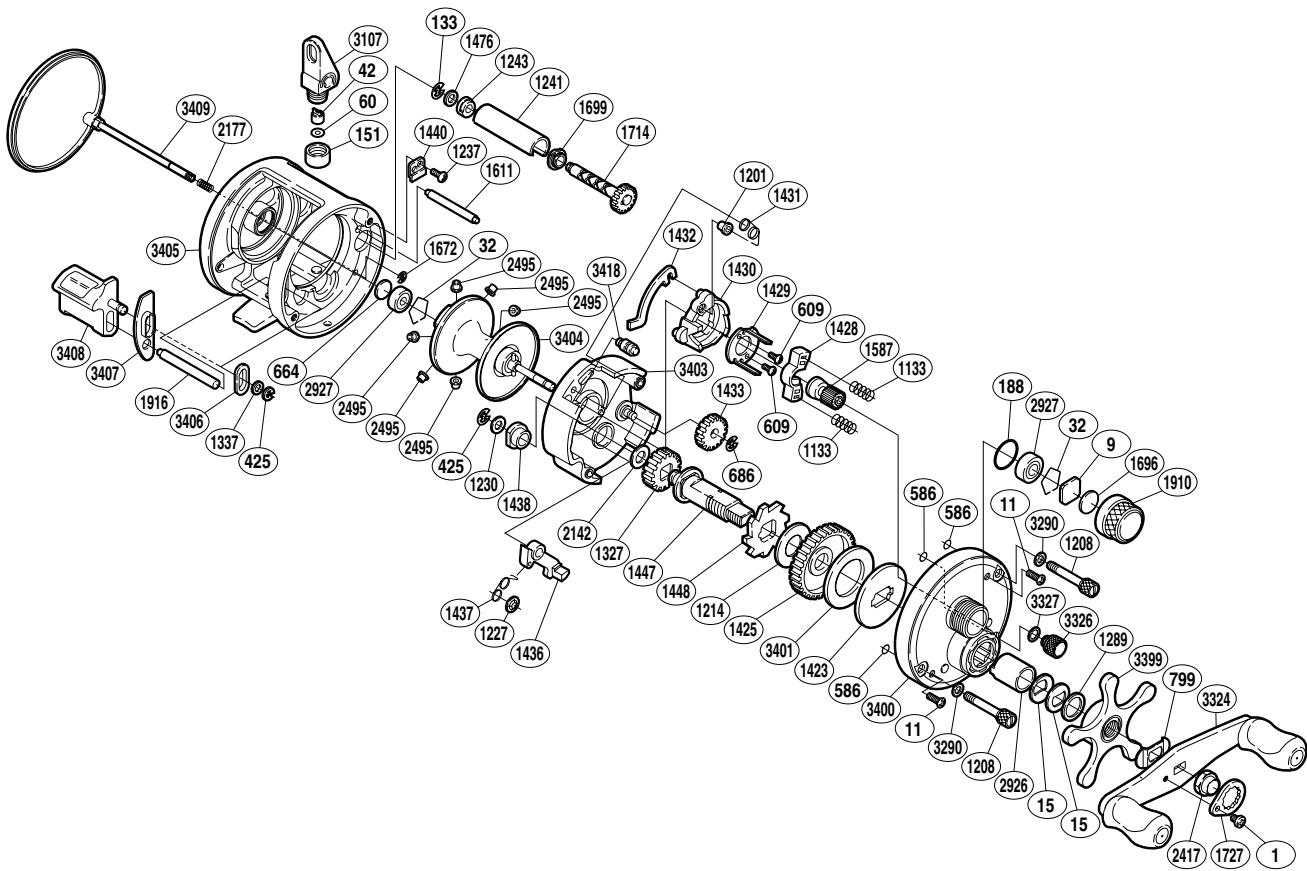

## CALCUTTA ⚙️A-RB

## CT-100B

(1RH316100U)

Part No.	Description	Part No.	Description	Part No.	Description
BNT0001	Screw	BNT1289	Star Drag Spacer	BNT1910	Cast Control Cap
BNT0009	Cast Control Spacer	BNT1327	Idle Gear A	BNT1916	Clutch Bar Support
BNT0011	Screw	BNT1337	Spacer	BNT2142	Spacer
BNT0015	Drag Spring Washer	BNT1423	Key Washer	BNT2177	Side Plate Spring
BNT0032	Bearing Retainer	BNT1425	Drive Gear	BNT2417	Handle Nut
BNT0042	Line Guide Pawl	BNT1428	Yoke	BNT2495	Brake Collar (green)
BNT0060	Spacer	BNT1429	Clutch Cam Retainer	BNT2926	Roller Clutch Inner Tube
BNT0133	E Lock	BNT1430	Clutch Cam	BNT2927	Ball Bearing
BNT0151	Pawl Cap	BNT1431	Retractor Spring	BNT3107	Line Guide
BNT0188	O Ring	BNT1432	Clutch Plate	BNT3290	Washer
BNT0425	E Lock	BNT1433	Idle Gear B	BNT3324	Handle Assembly
BNT0586	O Ring	BNT1436	Clutch Pawl	BNT3326	Side Plate Open Nut
BNT0609	Screw	BNT1437	Clutch Pawl Spring	BNT3327	Washer
BNT0664	Spacer B	BNT1438	Drive Shaft Bushing	BNT3399	Star Drag
BNT0686	E Lock	BNT1440	Worm Bushing A Retainer	BNT3400	Right Side Plate
BNT0799	Friction Washer	BNT1447	Drive Shaft	BNT3401	Drag Washer
BNT1133	Yoke Spring	BNT1448	Anti-Reverse Ratchet	BNT3403	Set Plate
BNT1201	Retractor Spring Collar	BNT1476	Spacer	BNT3404	Spool Assembly
BNT1208	Side Plate Bolt	BNT1587	Pinion Gear	BNT3405	One-Piece Frame
BNT1214	Drag Washer	BNT1611	Level Wind Guide	BNT3406	Clutch Bar Guide A
BNT1227	Push Nut (SPN-2)	BNT1672	E Lock	BNT3407	Clutch Bar Guide B
BNT1230	Spacer	BNT1696	Cast Control Spacer B	BNT3408	Quick-Fire II Clutch Bar
BNT1237	Screw	BNT1699	Worm Bushing A	BNT3409	Left Side Plate
BNT1241	Level Wind Guard	BNT1714	Worm Shaft	BNT3418	Retractor Spring Pin
BNT1243	Worm Bushing B	BNT1727	Handle Nut Plate		

(170108)